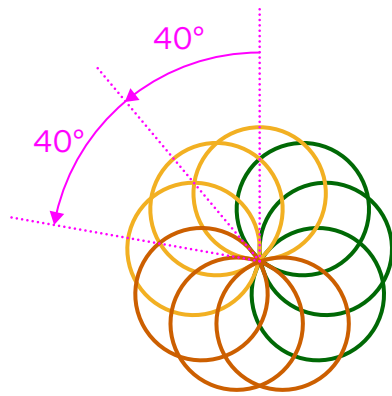

Design

CONSTRUCTION

Reuvain Bacal

LOREM IPSUM